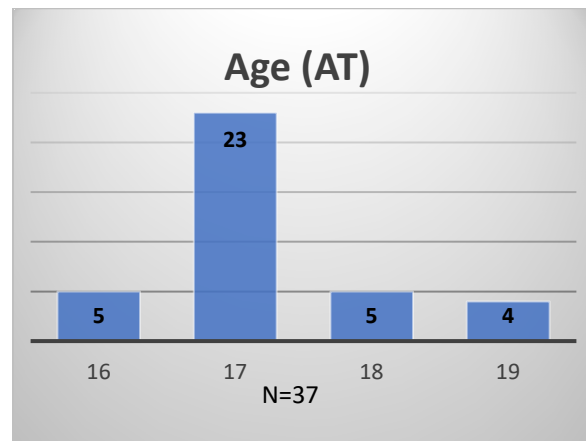

Daily Data Dashboard – May 15, 2023

Demographics for JTDC Population

Monday Morning Midnight Count

Total # of probation Involved youth¹: 1,203

¹ Probation Active: Any youth who is pending sentencing with an active social history, has been formally placed on probation or supervision with Cook County Juvenile Probation on the date of the report.

*Age, Gender and Race for Criminal Court population (N=1) is not represented in this report.

Data sources: cFive Supervisor – Probation Population and RMIS – JTDC Population

Daily Data Dashboard – May 15, 2023
Demographics for JTDC Population
Monday Morning Midnight Count