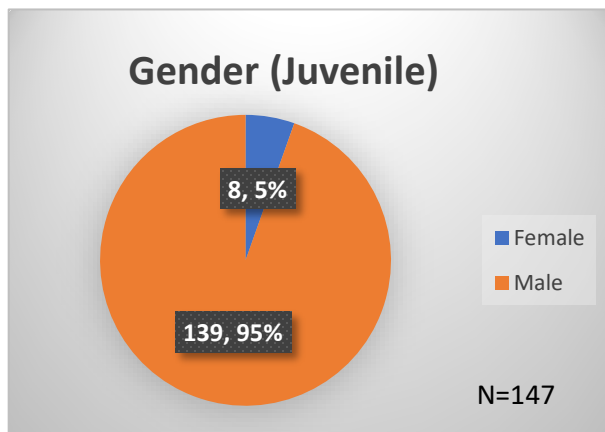

Daily Data Dashboard – May 15, 2023

Demographics for JTDC Population

Monday Morning Midnight Count

Total # of probation Involved youth¹: 1,203

¹ Probation Active: Any youth who is pending sentencing with an active social history, has been formally placed on probation or supervision with Cook County Juvenile Probation on the date of the report.