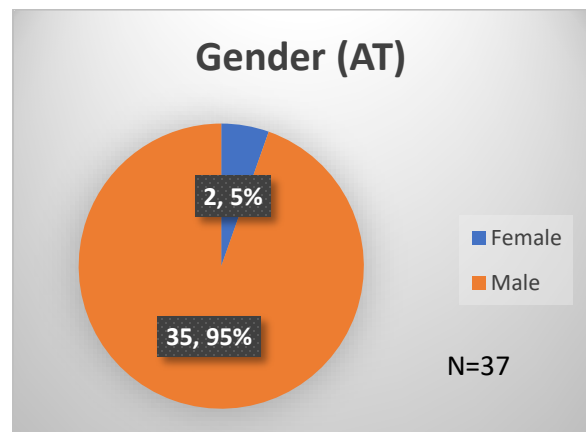

Daily Data Dashboard – May 15, 2023

Demographics for JTDC Population

Monday Morning Midnight Count

Total # of probation Involved youth¹: 1,203

¹ Probation Active: Any youth who is pending sentencing with an active social history, has been formally placed on probation or supervision with Cook County Juvenile Probation on the date of the report.

*Age, Gender and Race for Criminal Court population (N=1) is not represented in this report.

Data sources: cFive Supervisor – Probation Population and RMIS – JTDC Population

Daily Data Dashboard – May 15, 2023
Demographics for JTDC Population
Monday Morning Midnight Count