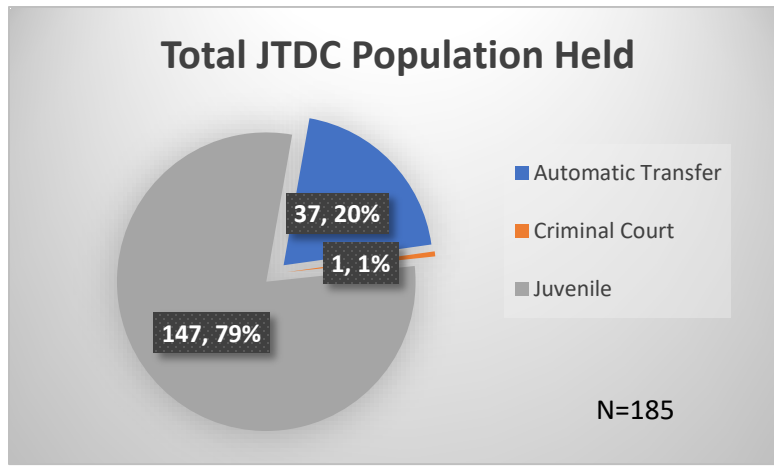

Daily Data Dashboard – May 15, 2023

Demographics for JTDC Population

Monday Morning Midnight Count

Total # of probation Involved youth¹: 1,203

¹ Probation Active: Any youth who is pending sentencing with an active social history, has been formally placed on probation or supervision with Cook County Juvenile Probation on the date of the report.

*Age, Gender and Race for Criminal Court population (N=1) is not represented in this report.

Data sources: cFive Supervisor – Probation Population and RMIS – JTDC Population

Daily Data Dashboard – May 15, 2023
Demographics for JTDC Population
Monday Morning Midnight Count