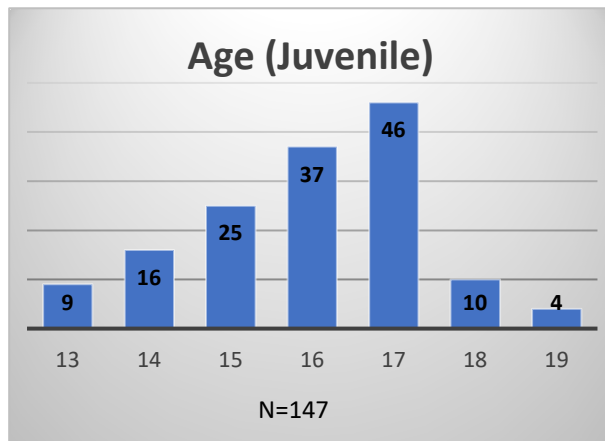

Daily Data Dashboard – May 15, 2023

Demographics for JTDC Population

Monday Morning Midnight Count

Total # of probation Involved youth¹: 1,203

¹ Probation Active: Any youth who is pending sentencing with an active social history, has been formally placed on probation or supervision with Cook County Juvenile Probation on the date of the report.

*Age, Gender and Race for Criminal Court population (N=1) is not represented in this report.

Data sources: cFive Supervisor – Probation Population and RMIS – JTDC Population

Daily Data Dashboard – May 15, 2023
Demographics for JTDC Population
Monday Morning Midnight Count